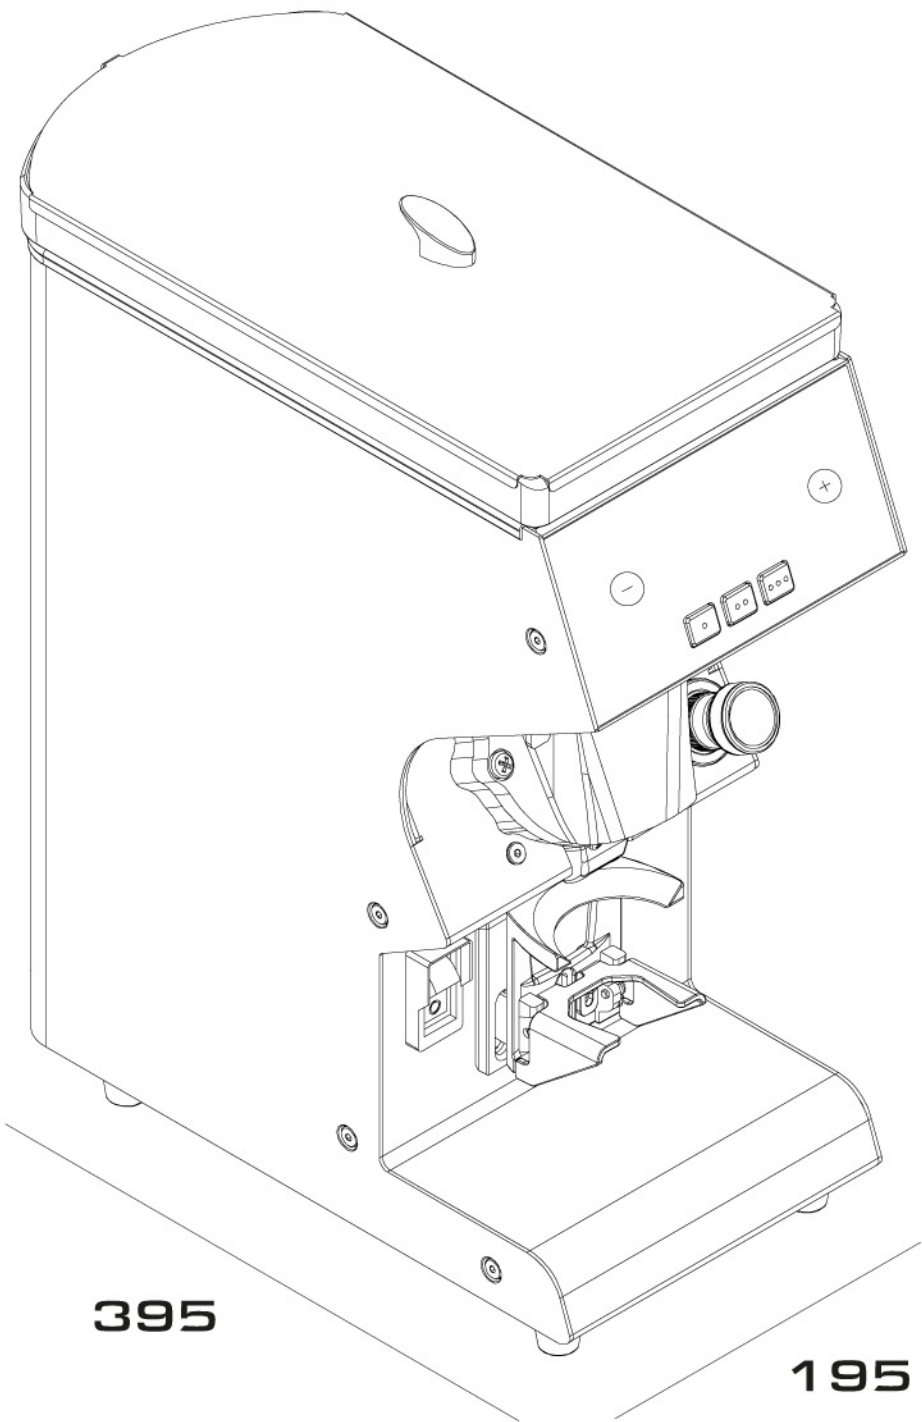

 Mythos

MY ONE

Victoria Arduino
INSPIRED BY YOUR PASSION.

Mythos MYONE

NEW MODEL!

MYONE is your Mythos One with a new design and new accessibility.

- **75mm burrs** fixed speed timed version
- Three **programmable doses**.
- Three different operating methods: programmable doses, **barista mode** and continuous.
- **Simplified display** with two touchscreen buttons to increase or decrease the dose in barista setting.
- **Same motor** as Mythos family.
- **Same design** and accessibility as Mythos family.
- **Same ventilation** system as Mythos family.
- **Electronic temperature control** of grinding chamber.

475

395

195

Version	MYONE
Bean Hopper Capacity	1,5kg
Grinding Regulation	Manual
Engine	fixed speed
Grinding Speed (gram/sec)	2,5-3,0
Burrs (mm)	75
Burrs features	titanium
Clump crusher	Included
Clima-pro	included
Removable nozzle	included
Display	1,54" with capacitive keys
N. Programmed Doses	3
Stop&Go	Included
Barista Function	Included
Dose Addition Function	Included
Languages	I/GB/F/D/E
Total Counter	Included
Partial Counter	Included
Weight (net – Kg)	23,8
Power	230 V / 450 W 115 V / 960 W